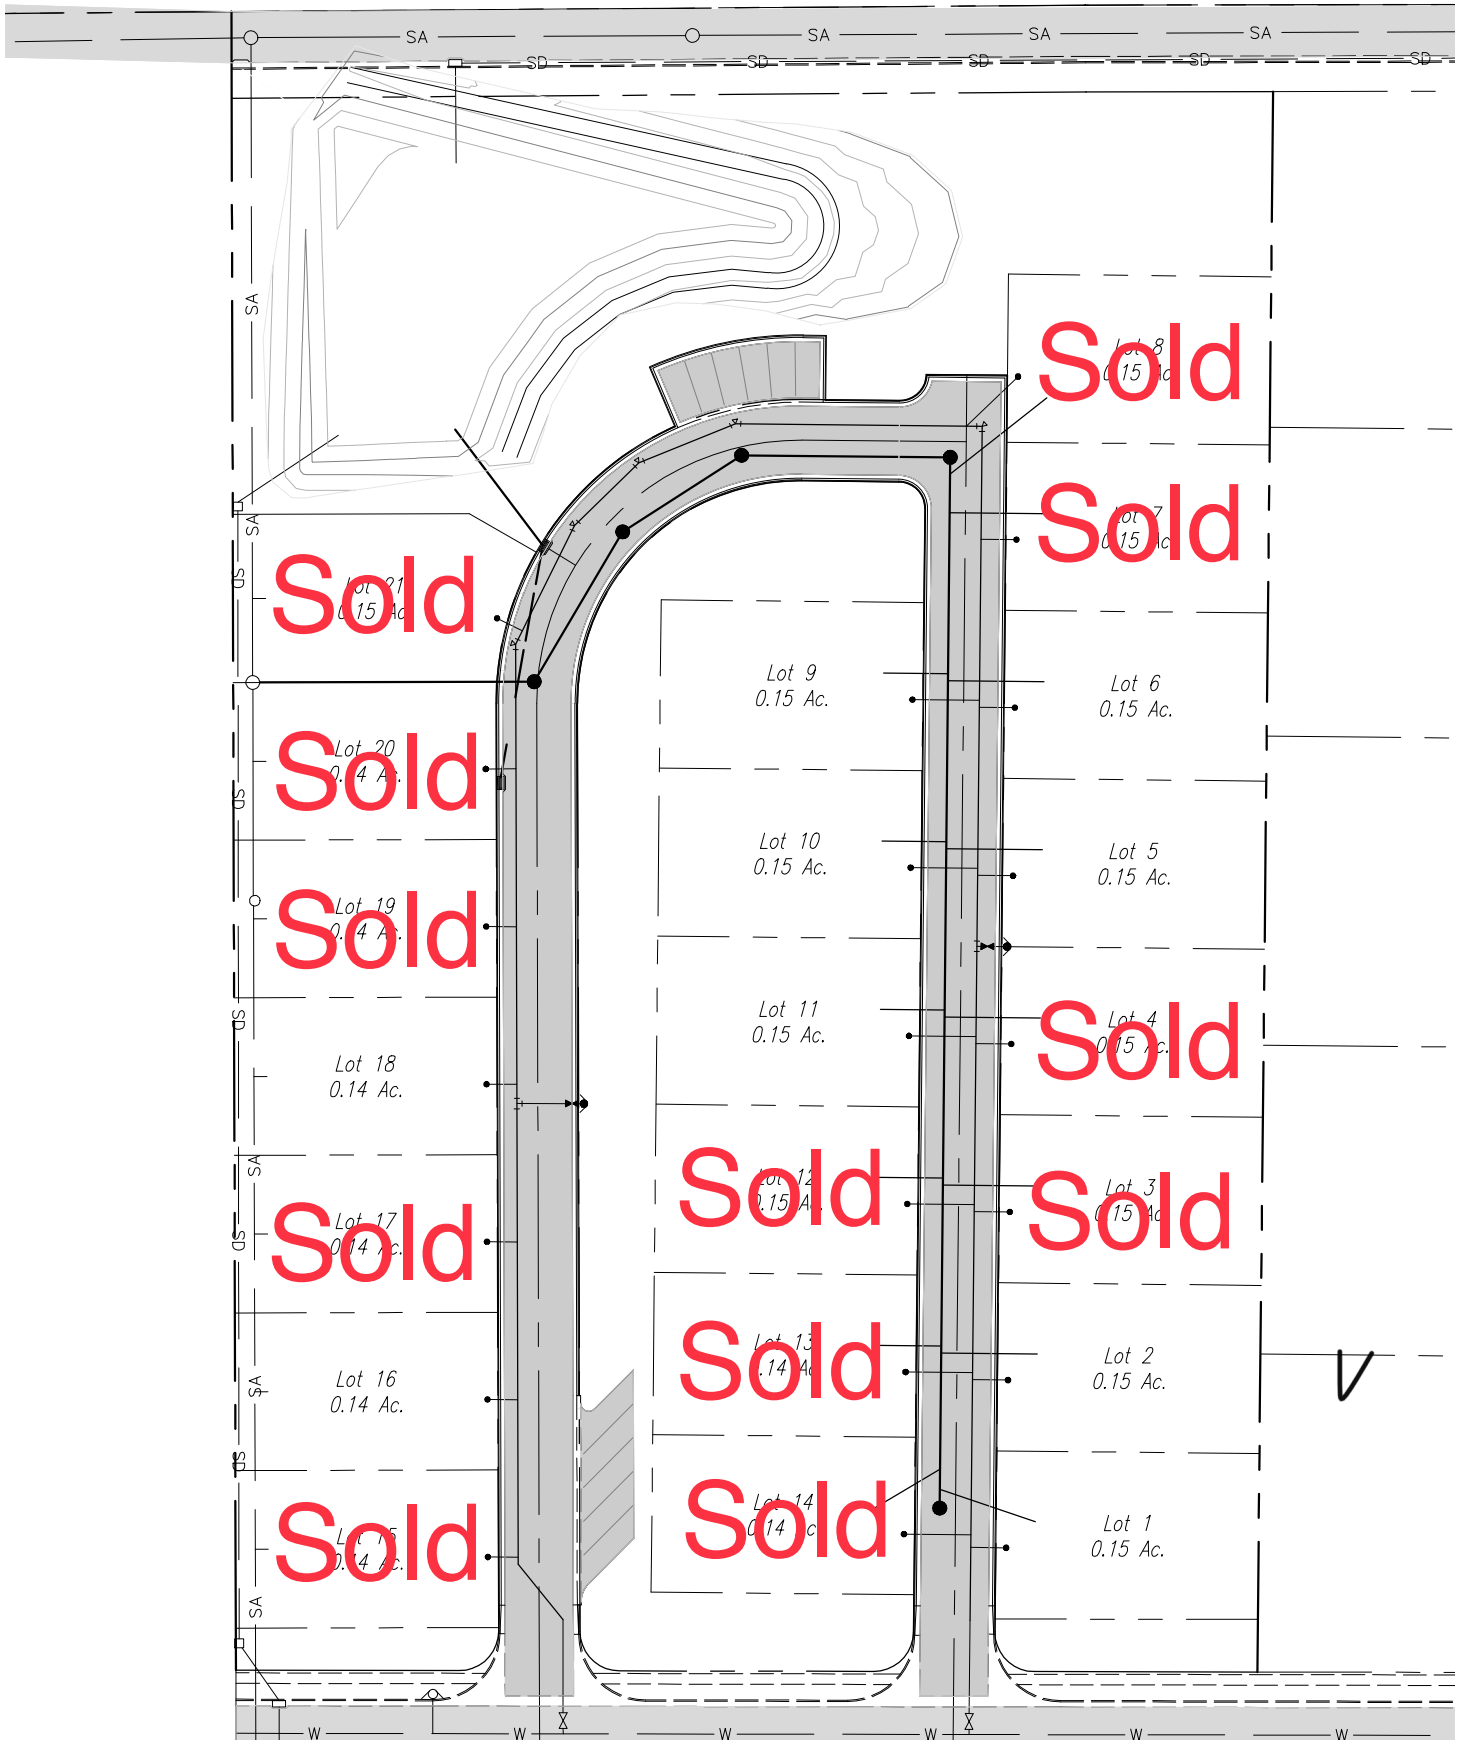

HIGHLAND COVE

ACTIVE ADULT 55+ NEIGHBORHOOD
HYDE PARK, UTAH

CONTACT JEFF CHAMPLIN : 435-764-0077